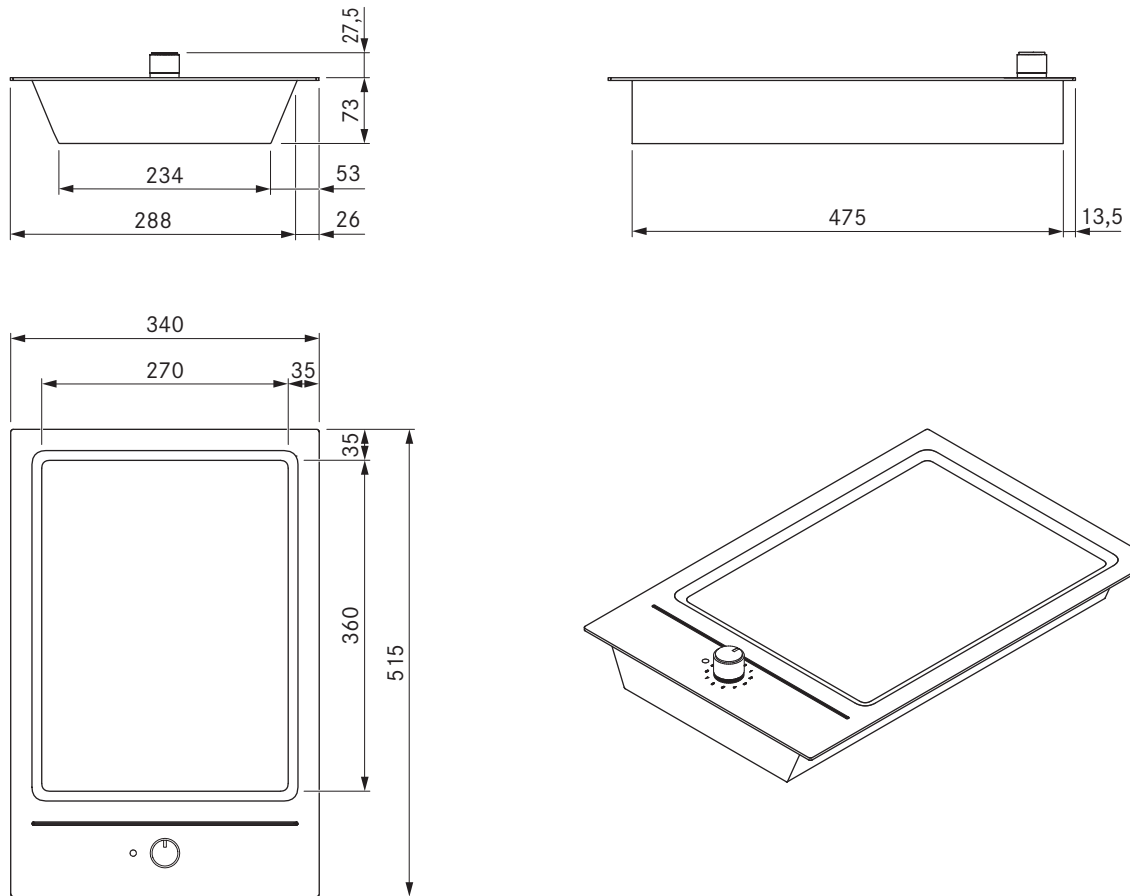

### Technical data

Supply voltage	220 - 240 V
Frequency	50/60 Hz
Maximum power consumption	2.8 kW
Maximum power rating	2.8 kW
Fuse protection	1 x 13 A
Power levels	1 - 9, freely adjustable
Weight (incl. accessories/packaging)	12 kg
Surface material	Brushed stainless steel
Power supply cable	2 m (L, N, PE)
Dimensions (WxDxH)	340 x 515 x 73 mm
Cooking zone size	270 x 360 mm
Cooking zone power	2800 W

### Product description

- Full-surface Tepan stainless steel grill with one cooking zone
- 6 mm deep-drawn and brushed stainless steel with rounded inner corners for simple cleaning
- Freely adjustable temperature control 1 - 9

### Scope of delivery

- CT 1 Tepan stainless steel grill
- Mounting straps
- Brushed stainless steel knob
- PTTS1 Tepan scraper
- Sealing tape
- Height adjustment plate set
- Operating and installation instructions