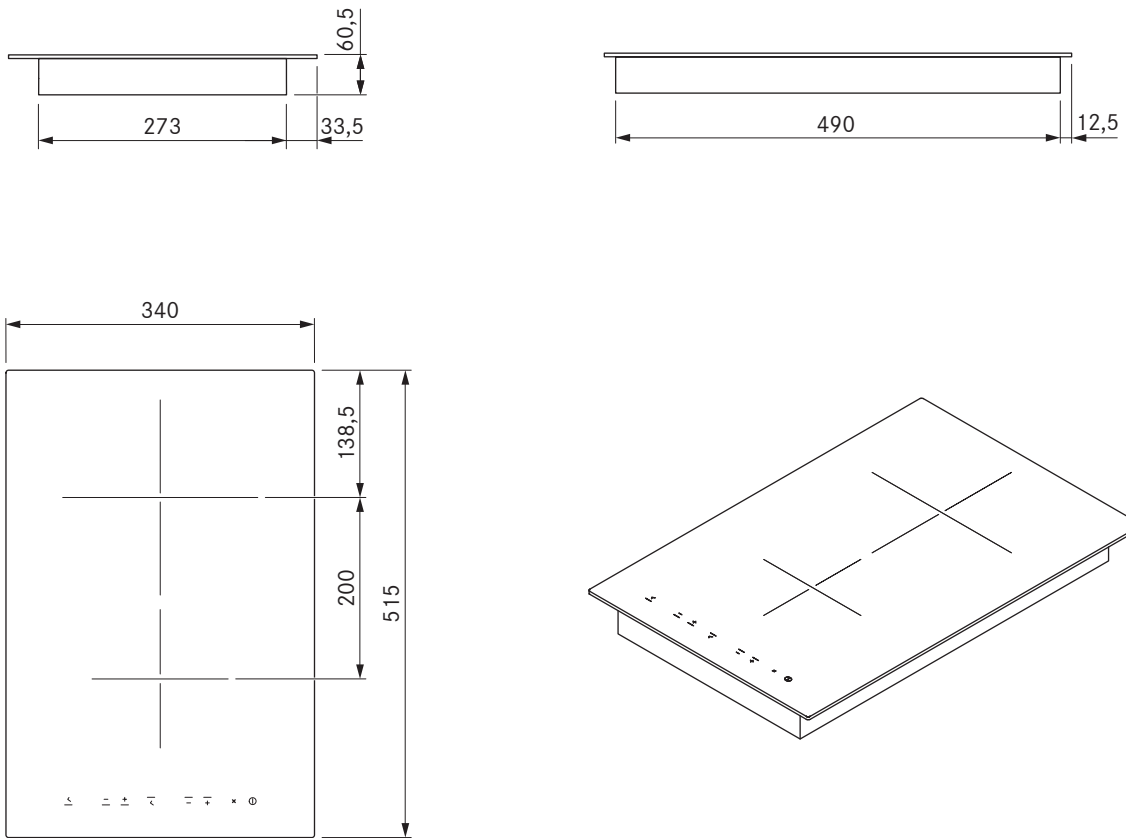

CCH 1

BORA

BORA Classic
CCH 1 BORA Hyper glass ceramic cooktop with 2 cooking zones

BORA Hyper glass ceramic cooktop with 2 cooking zones

Technical data

Supply voltage	220 - 240 V
Frequency	50/60 Hz
Maximum power consumption	3.3 kW
Maximum power rating	3.3 kW
Fuse protection	1 x 16 A
Power levels	1 - 9, HY
Weight (incl. accessories/packaging)	6.3 kg
Surface material	SCHOTT CERAN®
Power supply cable	1.5 m (L, N, PE)
Dimensions (WxDxH)	340 x 515 x 60.5 mm
Front cooking zone size	Ø 150 mm
Front cooking zone power	1200 W
Rear cooking zone size	Ø 215 mm
Rear cooking zone power	2100 W
Rear cooking zone power setting	3000 W

Product description

- Hyper function
- Automatic cut-off
- Pause function
- Automatic heat-up function
- Heat retention function
- Timer function
- Residual heat display
- Childproofing feature

Scope of delivery